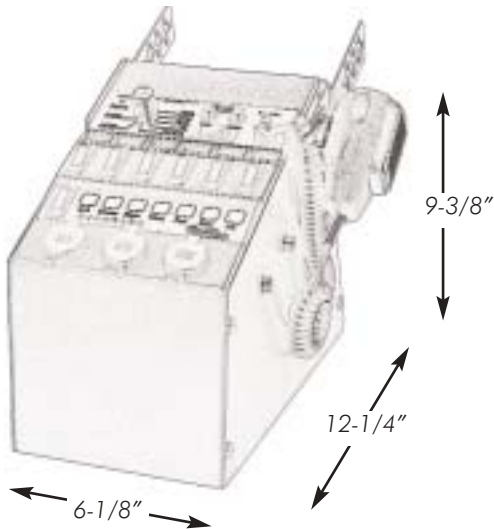

BB36317 & BB36327 CONSOLES - COMPACT

BB36327

(Deluxe Model shown with SS670 Siren, SB4020, Switch box, and TD77-2 Traffic director control box - all not included)

Easily mounts to existing bolts.
No drilling Required!

Standard Models:

- ◆ Easily mounts to Ford Crown Victoria
- ◆ Fits Trucks and SUVs using adapter kit BB36118
- ◆ No holes required
- ◆ No drilling required
- ◆ Designed to hold 1-Siren, 1-Switch Box, and 1-Traffic Director Control Box
- ◆ BB36317 (Standard Console) includes:
Radio Brackets for 2 Radios
- ◆ BB36327 (Deluxe Console) includes:
3 cig plug receptacles and Radio Brackets for 3 Radios
- ◆ Consoles include mounting hardware and instructions

Specify one Adapter Kit for use with appropriate siren

Adapter Kits:

MODEL NUMBER

BB32347
BB30347
BB34347
BB37347

DESCRIPTION

For SS741MG
For SS700
For SS670
For SS770

Parts:

MODEL NUMBER